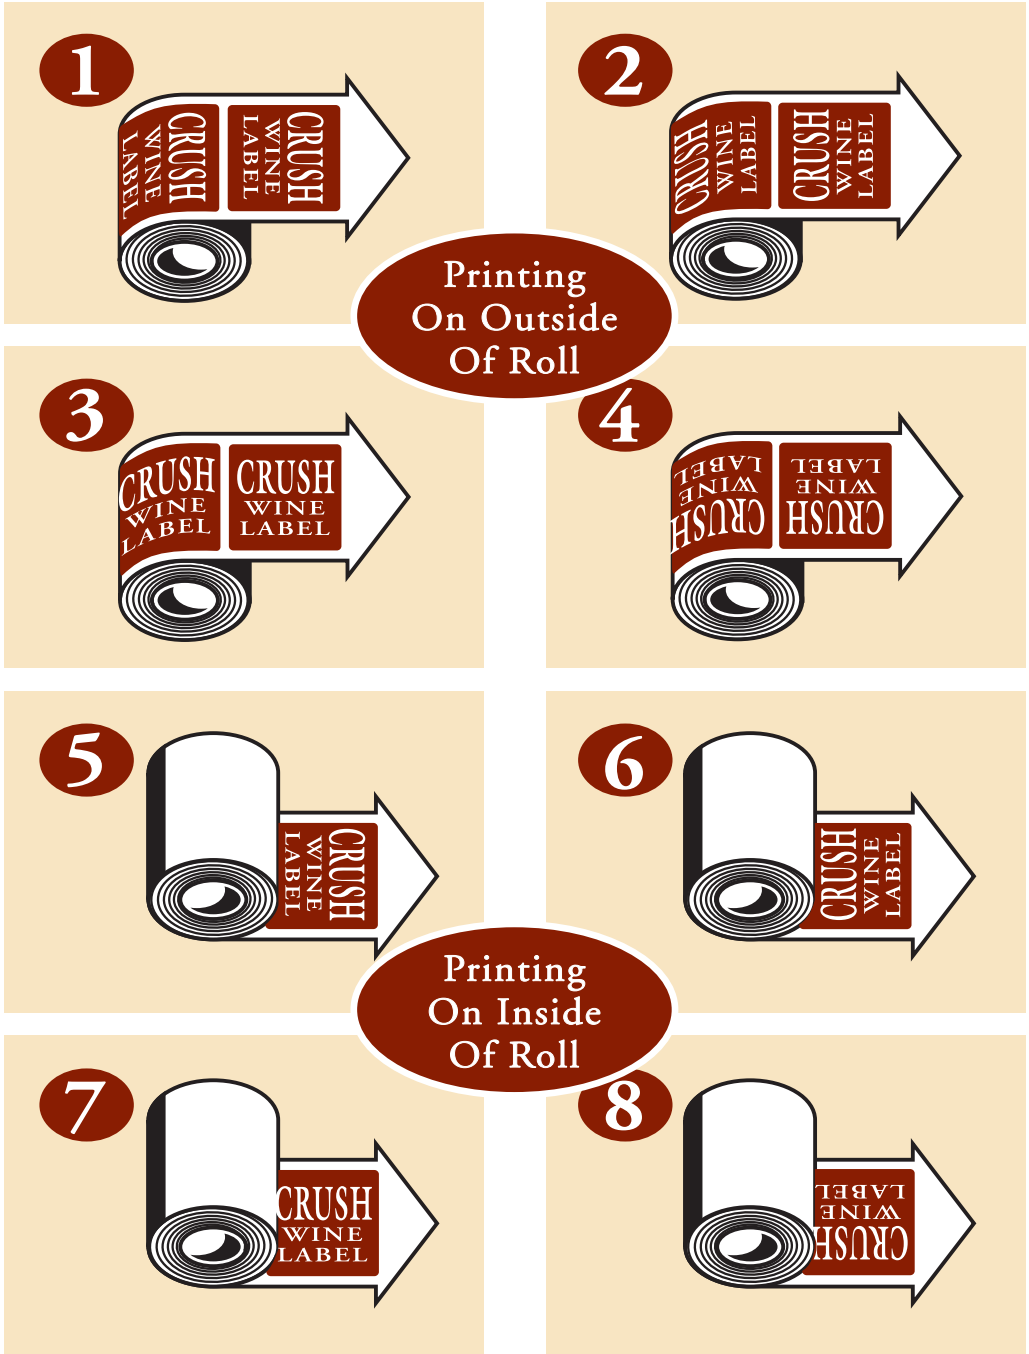

LABEL DISPENSING CHART

INDICATE BY NUMBER WHICH WAY LABEL IS TO DISPENSE FROM ROLL

CRUSH CREATIVE PACKAGING

Fine Quality Wine Label Printing • Screw Caps & Closures • Wine Packaging & Project Mgmt.